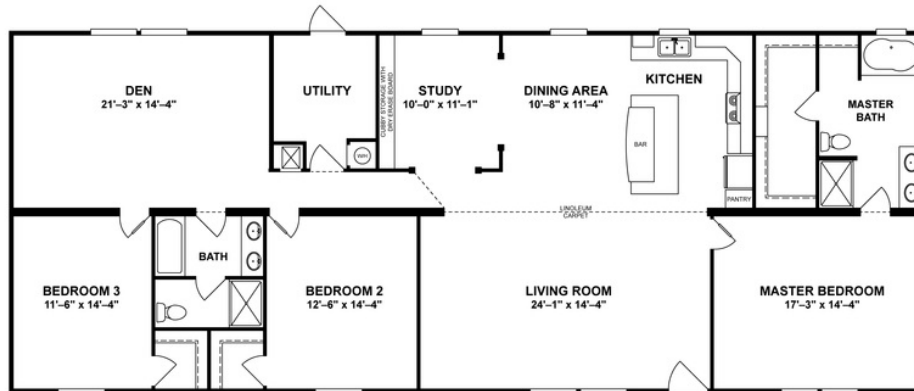

### The Boise Model number: 37FAC32764AH17

**4 beds • 2 baths • 2432 sq.ft. • 32' width • 76' depth**

Our home building facilities invest in continuous product and process improvements. Plans, dimensions, features, materials, specifications and availability are subject to change without notice or obligation. Renderings and floor plans are representative likenesses of our homes and may differ from the actual homes. We invite you to tour a Home Center near you and inspect the highest value in quality housing available or call (662) 287-4600 to speak with a Home Consultant. Copyright 2017, CMH. All rights reserved.

## The Boise Model number: 37FAC32764AH17

**4 beds • 2 baths • 2432 sq.ft. • 32' width • 76' depth**

Our home building facilities invest in continuous product and process improvements. Plans, dimensions, features, materials, specifications and availability are subject to change without notice or obligation. Renderings and floor plans are representative likenesses of our homes and may differ from the actual homes. We invite you to tour a Home Center near you and inspect the highest value in quality housing available or call (662) 287-4600 to speak with a Home Consultant. Copyright 2017, CMH. All rights reserved.